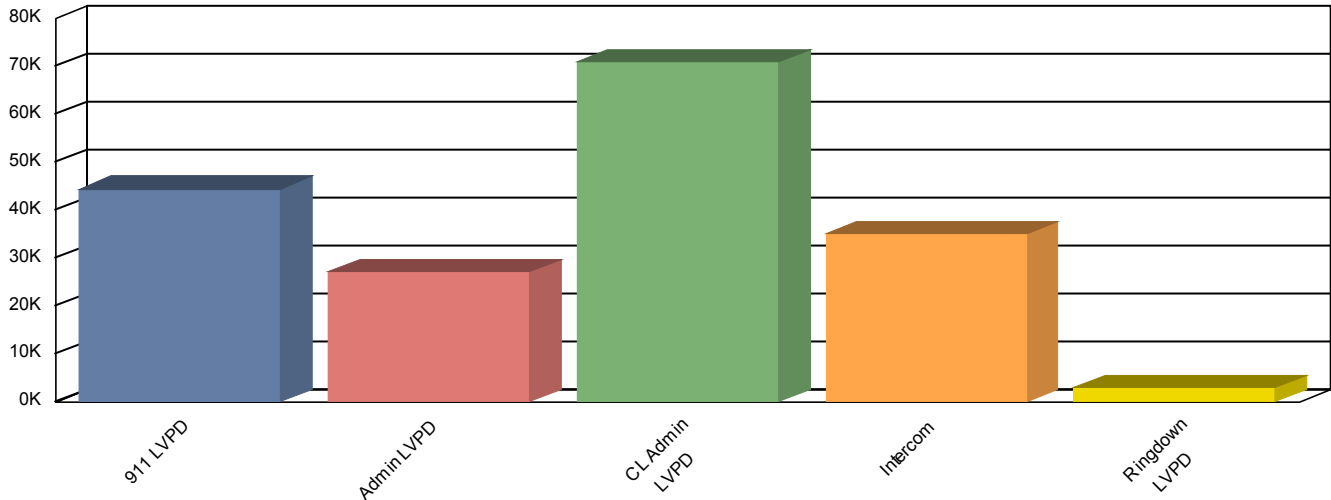

2021 Total Call Volume

From: 01/01/2021 00:00:00 **To:** 12/31/2021 23:59:59
PSAP: Psap 1, Undefined
Line Group/Pool: LG - 911 LVPD, LG - Admin LVPD, LG - CL Admin LVPD, LG - Intercom, LG - Outgonig LVPD,
 LG - Ringdown LVPD

Number of Calls : 180,499

<u>Line Group</u>	<u>Incoming</u>	<u>Outgoing</u>	<u>Abandoned</u>	<u>Number of Calls</u>
911 LVPD	44,402	0	0	44,402
Admin LVPD	27,142	0	0	27,142
CL Admin LVPD	48,273	22,608	0	70,881
Intercom	144	34,910	0	35,054
Ringdown LVPD	1,799	1,221	0	3,020
	121,760	58,739	0	180,499